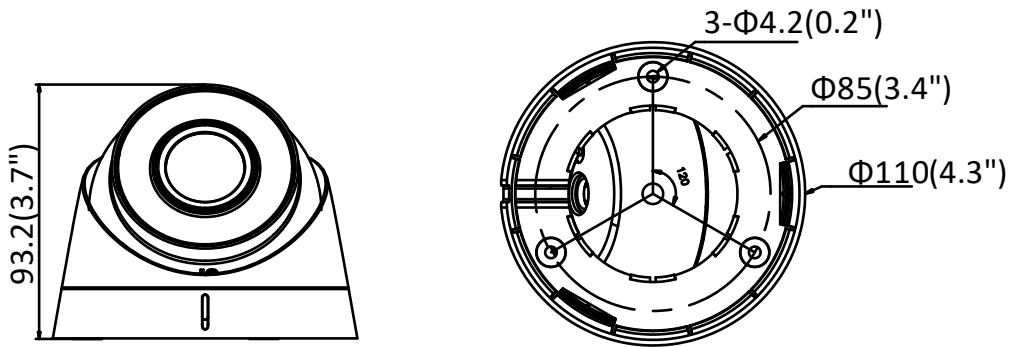

Accessories	Power: 1 power cable Network cable: 4 × 18.3 m (60 ft) video and power cable HDMI cable: 1 HDMI cable
Hard Drive	Pre-installed 1 TB HDD
Certification	FCC, CE
Weight (with package)	≤ 8 kg (17.6 lb)

Camera Dimension

Unit:mm(inch)

Accessory