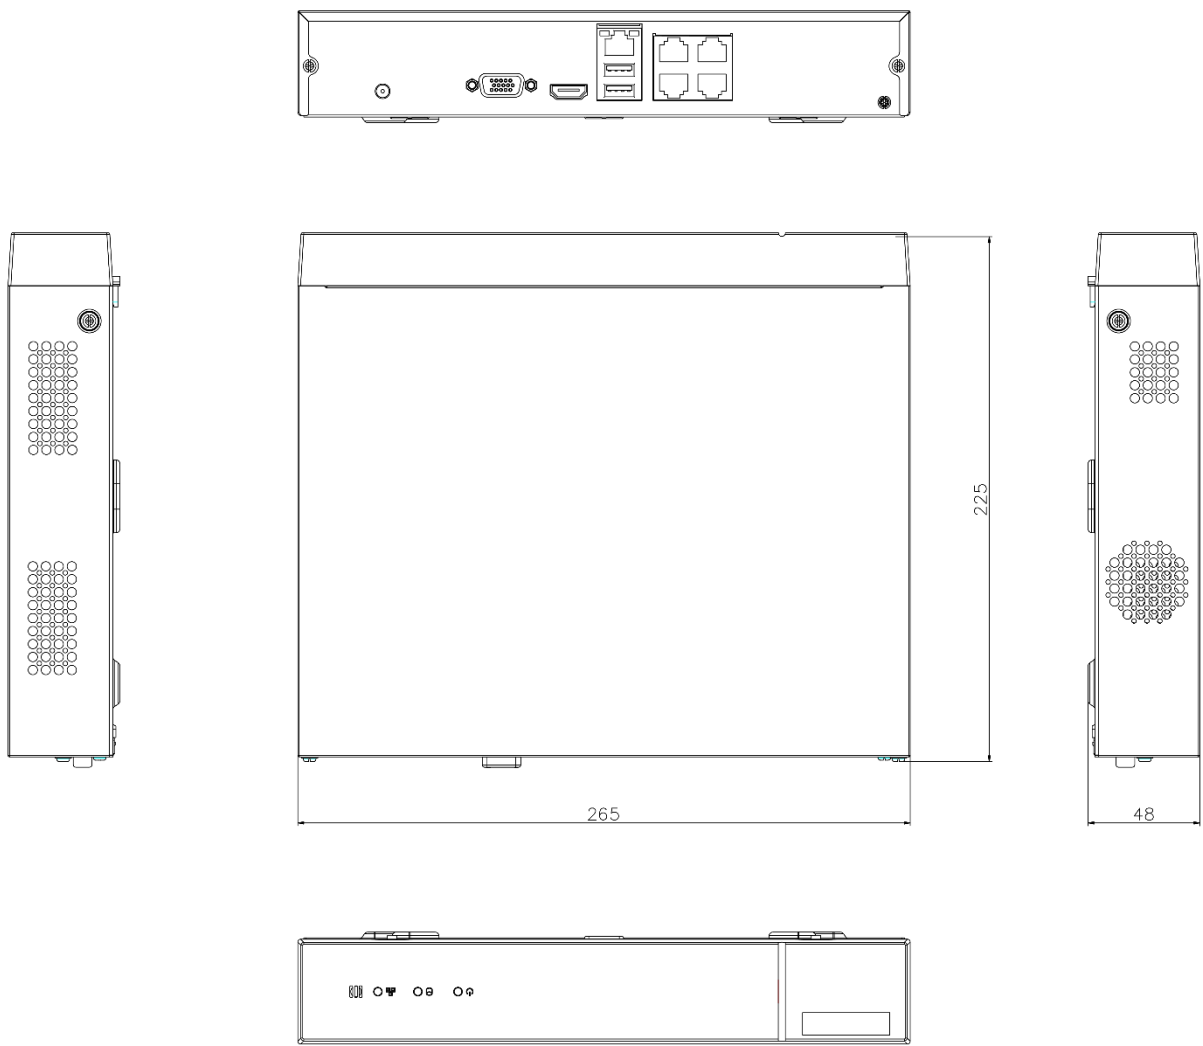

<b>Accessories</b>	Power: 1 power cable Network cable: 4 × 18.3 m (60 ft) video and power cable HDMI cable: 1 HDMI cable
<b>Hard Drive</b>	Pre-installed 1 TB HDD
<b>Certification</b>	FCC, CE
<b>Weight (with package)</b>	≤ 8 kg (17.6 lb)

## Camera Dimension

Unit:mm(inch)

## Accessory

HIA-B401-110T  
Wall Mounting Bracket

HIA-B301  
Vertical Pole Mounting  
Bracket

HIA-J102  
Junction Box

HIA-B201  
Corner Mounting  
Bracket

# NVR Dimension

Unit: mm