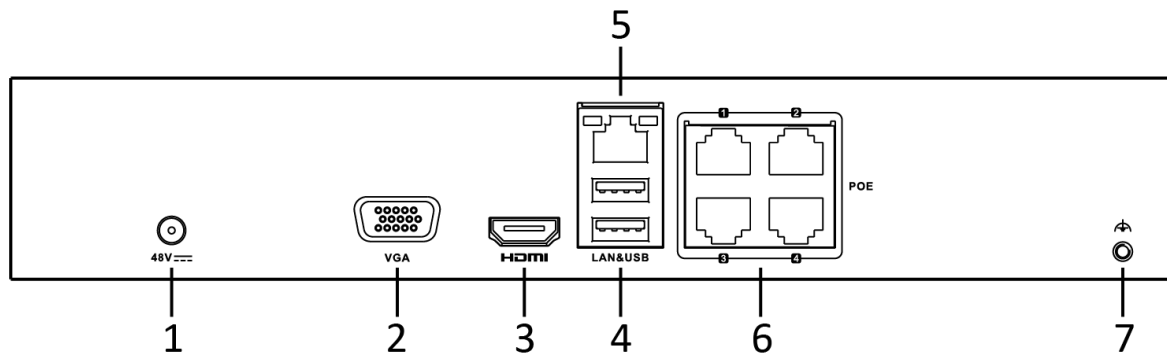

Physical Interface

No.	Description	No.	Description
1	Power Supply	5	LAN Network Interface
2	VGA Interface	6	Network Interfaces with PoE function
3	HDMI Interface	7	Ground
4	USB Interface		

Available Model

IK-4142TH-MH/P